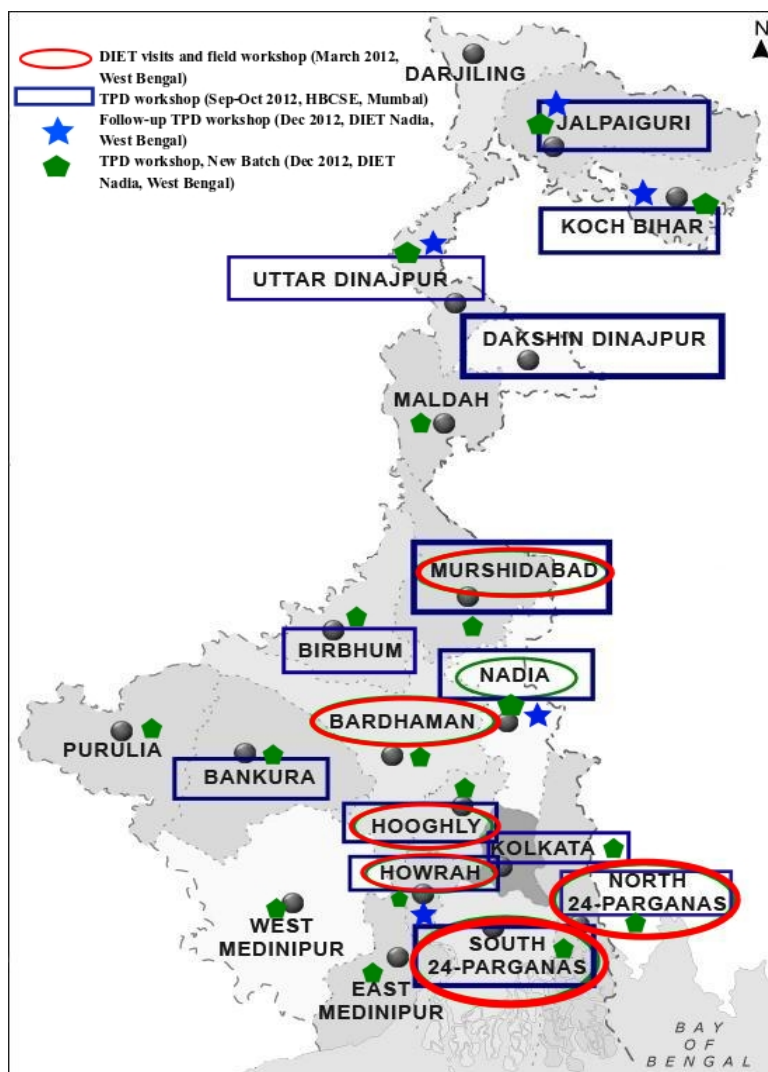

No. of Districts represented in the Follow-up TPD workshop (4-5, March 2013, SCERT, Patna)	20 (marked by star) <i>Aurangabad, Banka, Bhagalpur, Bhojpur, Darbhanga, Kaimur(Bhabua), Katihar, Khagaria, Madhepura, Madhubani, Muzaffarpur, Nalanda, Nawada, Patna, Purbi Champaran (Motihari), Rohtas, Samastipur, Saran, Sharsa, Sitamarhi</i>
No. of Districts represented in the TPD Follow-up workshop, New Batch (6-9, March 2013, SCERT, Patna)	7 (marked by pentagon) <i>Bhagalpur, Madhubani, Mugalsarai, Muzaffarpur, Samastipur, Siwan, Vaishali</i>
No. of Districts common for Field visit, TPD workshops and Follow-up workshop	18 (Aurangabad, Banka, Bhagalpur, Bhojpur, Darbhanga, Kaimur(Bhabua), Khagaria, Madhepura, Madhubani, Muzaffarpur, Nalanda, Nawada, Patna, Samastipur, Saran, Sharsa, Sitamarhi, Vaishali)

West Bengal Map (Source: <http://www.msmedikolkata.gov.in/maps/wbdistri_new1.jpg>)