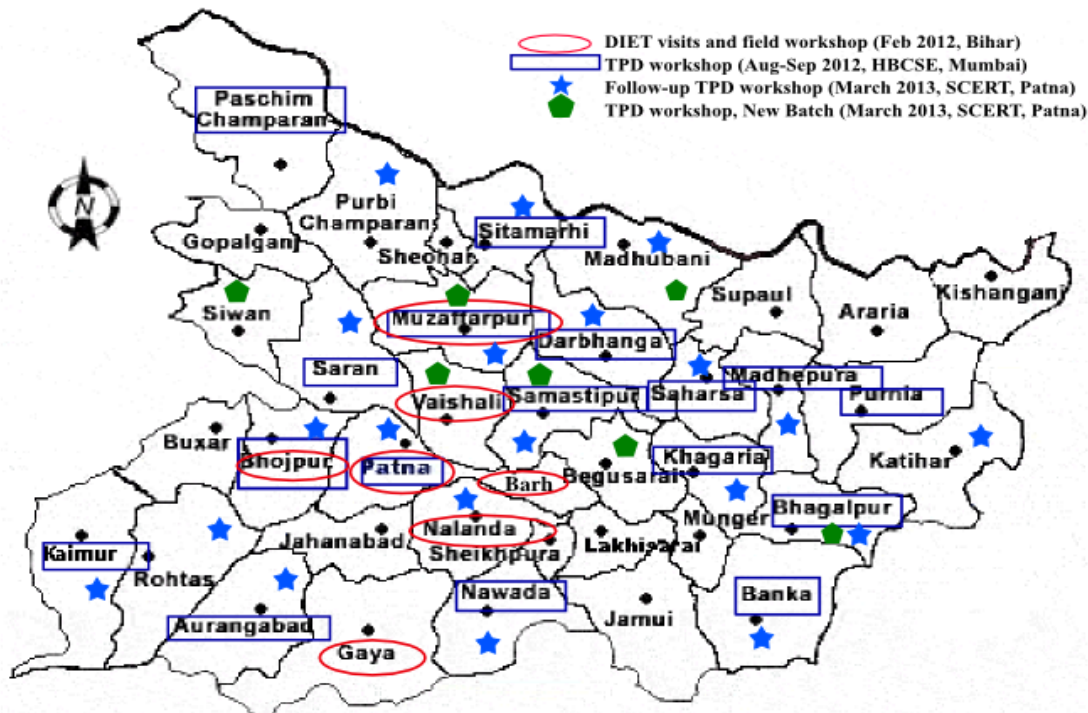

Homi Bhabha Centre for Science Education (HBCSE)  
 Tata Institute of Fundamental Research (TIFR)  
 V. N. Purav Marg, Mankhurd  
 Mumbai 400 088, India

tpd@hbcse.tifr.res.in  
<http://teacher-ed.hbcse.tifr.res.in> ; <http://www.hbcse.tifr.res.in>

Teacher Professional Development (TPD) in Elementary Education in Collaboration with MHRD and SCERTs/DIETs (Bihar & West Bengal)

Map showing no. of districts represented in visits, workshops and follow-up workshop.

Bihar Map (Source: <http://gov.bih.nic.in>)

No. of DIETs visited (Feb 2012, Bihar) 7 (marked in ovals)  
*Bhojpur(Ara), Barh, Gaya, Muzaffarpur, Nalanda, Patna, Vaishali*

No. of Districts represented in the TPD workshop (Aug-Sep 2012, HBCSE, Mumbai) 17 (marked in boxes)  
*Aurangabad, Banka, Bhagalpur, Bhojpur, Darbhanga, Kaimur, Khagaria, Madhepura, Muzaffarpur, Nawada, Patna, Purnia, Paschim Champaran, Saharsa, Sitamarh, Samastipur, Saran*